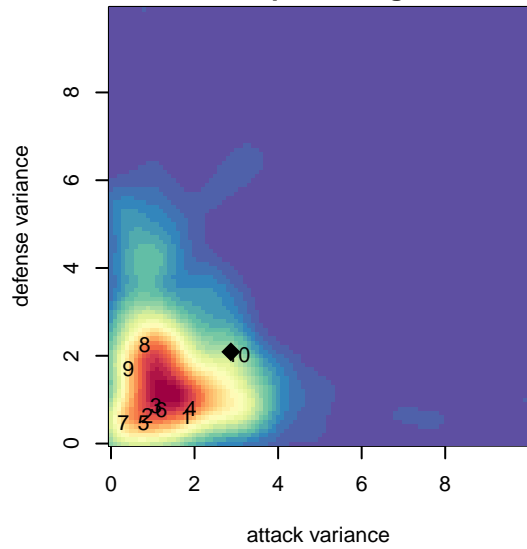

IDA-ORE FC Ontario B01

, ID
B01 total strength=1307
attack=9.35 defense=3.59

alt names used:

Venues played:
2016 Spr Idaho D3 U15/16 Division 2 North
2016 ID Directors Cup High School U18

**attack and defense variance (black dot)
relative to other teams
and top 10 in region**