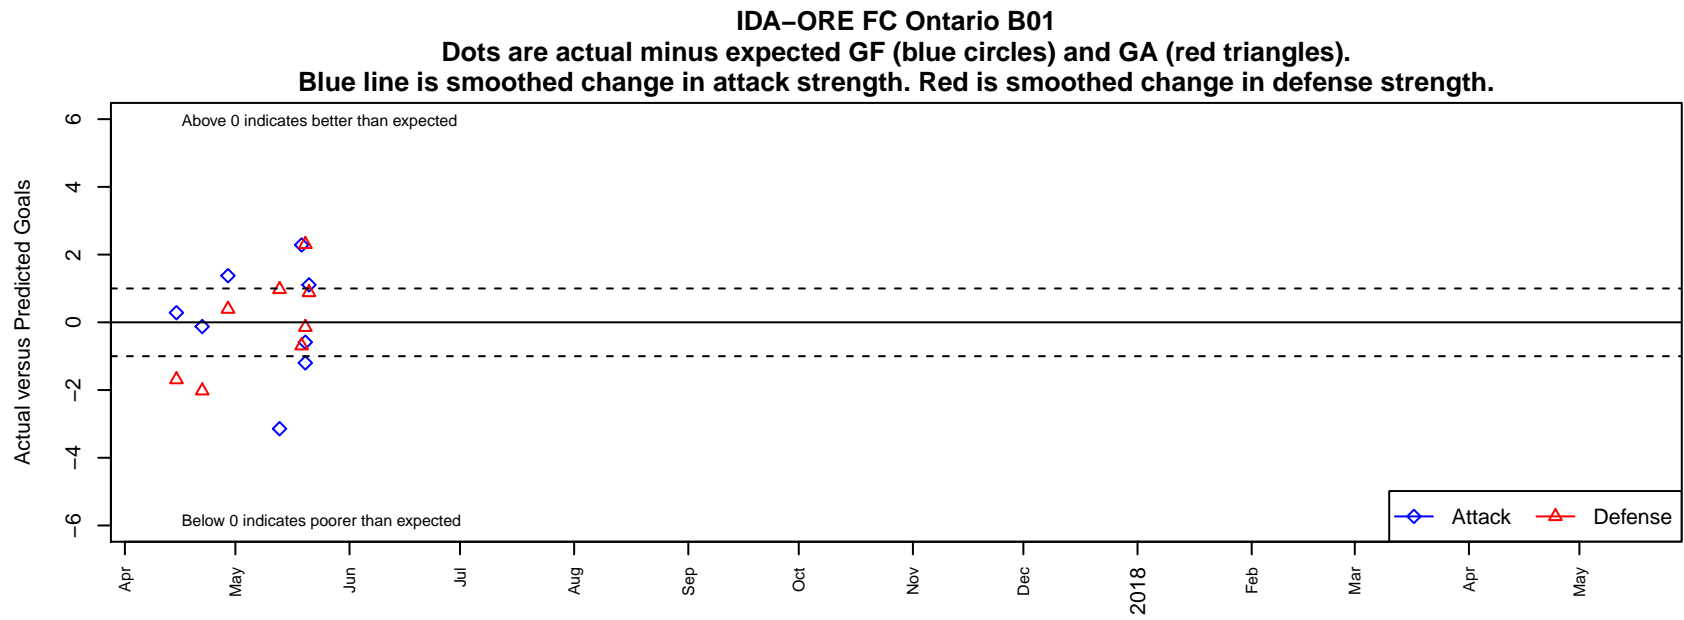

IDA-ORE FC Ontario B01

, ID
B01 total strength=1307
attack=9.35 defense=3.59

alt names used:

Venues played:
2016 Spr Idaho D3 U15/16 Division 2 North
2016 ID Directors Cup High School U18

**attack and defense variance (black dot)
relative to other teams
and top 10 in region**