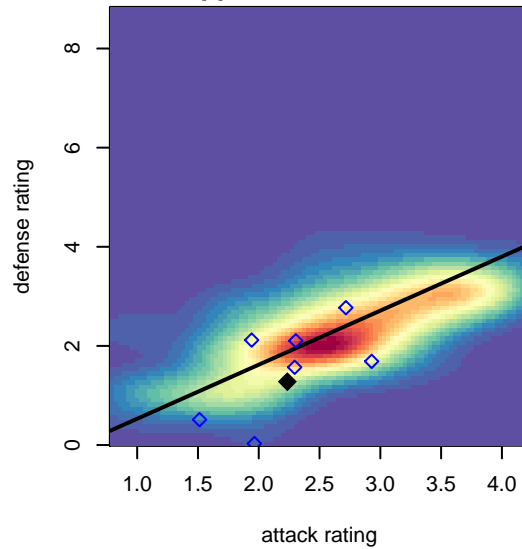

**attack and defense rating
relative to others at age
and all opponents in last 13 months**