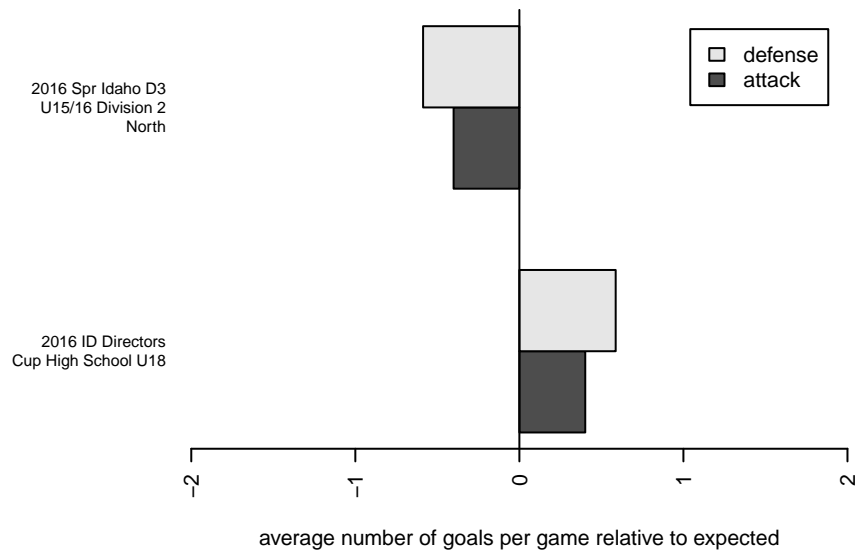

Performance relative to 13 month average